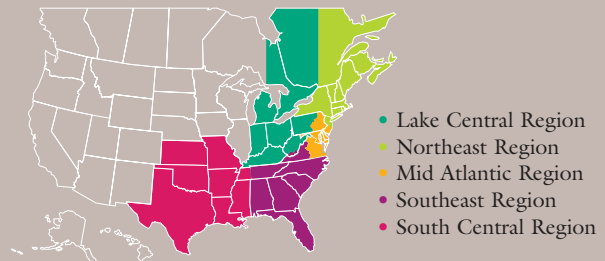

1. Protected under the following patent: 5,951,809.

ASK ABOUT OUR OTHER CERTAINTEED PRODUCTS:

ROOFING • SIDING • WINDOWS • INSULATION • FENCE • DECKING • RAILING • FOUNDATIONS • PIPE

CertainTeed Corporation
P.O. Box 860
Valley Forge, PA 19482

Technical Services: 800-345-1145
Fax on Demand: 800-947-0057
www.certainteed.com